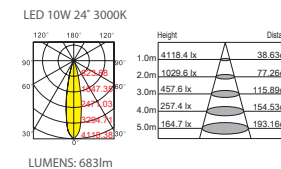

canopus 201

trim

DIMENSION

SYSTEM POWER

5W / 7W / 10W / 15W

BEAM ANGLE

COLOR TEMPERATURE

2700K / 3000K / 4000K

COLOR RENDERING INDEX

CRI>90 / CRI>95

SECONDARY REFLECTOR

ACCESSORIES

COB BRAND

LIGHT DISTRIBUTION

POWER SUPPLY

NO DIM
TRAIC DIM
1-10V DIM
DALI DIM