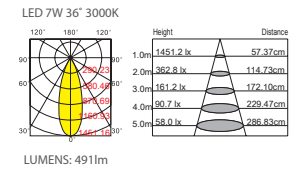

canopus 201

trim

DIMENSION

SYSTEM POWER

5W / 7W / 10W / 15W

BEAM ANGLE

COLOR TEMPERATURE

2700K / 3000K / 4000K

COLOR RENDERING INDEX

CRI>90 / CRI>95

SECONDARY REFLECTOR

ACCESSORIES

COB BRAND

LIGHT DISTRIBUTION

POWER SUPPLY

NO DIM
TRAIC DIM
1-10V DIM
DALI DIM