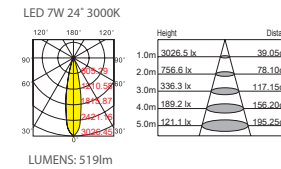

canopus 201

trim

DIMENSION

SYSTEM POWER

5W / 7W / 10W / 15W

BEAM ANGLE

COLOR TEMPERATURE

2700K / 3000K / 4000K

COLOR RENDERING INDEX

CRI>90 / CRI>95

SECONDARY REFLECTOR

ACCESSORIES

COB BRAND

LIGHT DISTRIBUTION

POWER SUPPLY

NO DIM
TRAIC DIM
1-10V DIM
DALI DIM