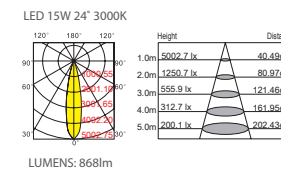

LIGHT DISTRIBUTION

POWER SUPPLY

NO DIM
TRAIC DIM
1-10V DIM
DALI DIM

REFERENCE INFORMATION

Current 120mA / 180mA / 250mA / 350mA
Voltage 36V
IP Rate IP20