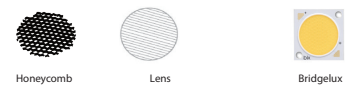

canopus 201

trim

DIMENSION

SYSTEM POWER

5W / 7W / 10W / 15W

BEAM ANGLE

COLOR TEMPERATURE

2700K / 3000K / 4000K

COLOR RENDERING INDEX

CRI>90 / CRI>95

SECONDARY REFLECTOR

ACCESSORIES

COB BRAND

LIGHT DISTRIBUTION

POWER SUPPLY

NO DIM
TRAIC DIM
1-10V DIM
DALI DIM