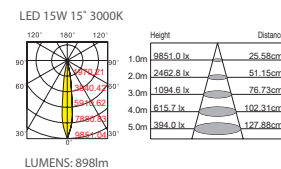

canopus 201

trim

DIMENSION

SYSTEM POWER

5W / 7W / 10W / 15W

BEAM ANGLE

COLOR TEMPERATURE

2700K / 3000K / 4000K

COLOR RENDERING INDEX

CRI>90 / CRI>95

SECONDARY REFLECTOR

ACCESSORIES

COB BRAND

LIGHT DISTRIBUTION

POWER SUPPLY

NO DIM
TRAIC DIM
1-10V DIM
DALI DIM