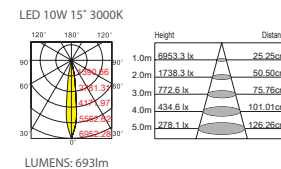

canopus 201

trim

DIMENSION

SYSTEM POWER

5W / 7W / 10W / 15W

BEAM ANGLE

COLOR TEMPERATURE

2700K / 3000K / 4000K

COLOR RENDERING INDEX

CRI>90 / CRI>95

SECONDARY REFLECTOR

ACCESSORIES

COB BRAND

LIGHT DISTRIBUTION

POWER SUPPLY

NO DIM
TRAIC DIM
1-10V DIM
DALI DIM