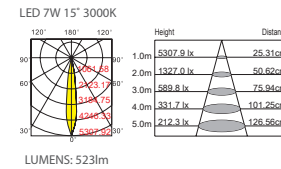

canopus 201

trim

DIMENSION

SYSTEM POWER

5W / 7W / 10W / 15W

BEAM ANGLE

COLOR TEMPERATURE

2700K / 3000K / 4000K

COLOR RENDERING INDEX

CRI>90 / CRI>95

SECONDARY REFLECTOR

ACCESSORIES

COB BRAND

LIGHT DISTRIBUTION

POWER SUPPLY

NO DIM
TRAIC DIM
1-10V DIM
DALI DIM