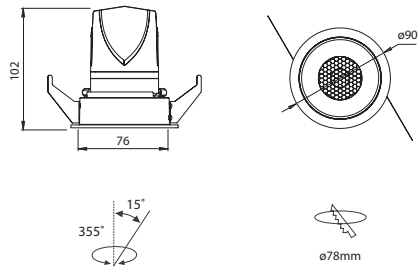

canopus 201

trim

DIMENSION

SYSTEM POWER

5W / 7W / 10W / 15W

BEAM ANGLE

COLOR TEMPERATURE

2700K / 3000K / 4000K