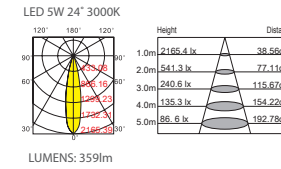

canopus 201

trim

DIMENSION

SYSTEM POWER

5W / 7W / 10W / 15W

BEAM ANGLE

COLOR TEMPERATURE

2700K / 3000K / 4000K

COLOR RENDERING INDEX

CRI>90 / CRI>95

SECONDARY REFLECTOR

ACCESSORIES

COB BRAND

LIGHT DISTRIBUTION

POWER SUPPLY

NO DIM
TRAIC DIM
1-10V DIM
DALI DIM