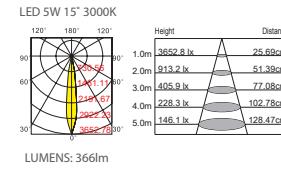

canopus 201

trim

DIMENSION

SYSTEM POWER

5W / 7W / 10W / 15W

BEAM ANGLE

COLOR TEMPERATURE

2700K / 3000K / 4000K

COLOR RENDERING INDEX

CRI>90 / CRI>95

SECONDARY REFLECTOR

ACCESSORIES

COB BRAND

LIGHT DISTRIBUTION

POWER SUPPLY

NO DIM
TRAIC DIM
1-10V DIM
DALI DIM