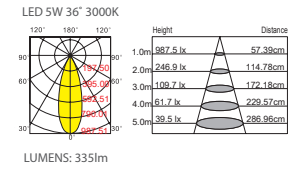

canopus 201

trim

DIMENSION

SYSTEM POWER

5W / 7W / 10W / 15W

BEAM ANGLE

COLOR TEMPERATURE

2700K / 3000K / 4000K

COLOR RENDERING INDEX

CRI>90 / CRI>95

SECONDARY REFLECTOR

ACCESSORIES

COB BRAND

LIGHT DISTRIBUTION

POWER SUPPLY

NO DIM
TRAIC DIM
1-10V DIM
DALI DIM