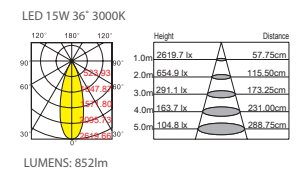

LIGHT DISTRIBUTION

POWER SUPPLY

NO DIM
TRAIC DIM
1-10V DIM
DALI DIM

REFERENCE INFORMATION

Current 120mA / 180mA / 250mA / 350mA
Voltage 36V
IP Rate IP20