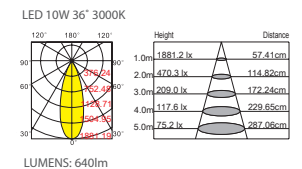

canopus 201

trim

DIMENSION

SYSTEM POWER

5W / 7W / 10W / 15W

BEAM ANGLE

COLOR TEMPERATURE

2700K / 3000K / 4000K

COLOR RENDERING INDEX

CRI>90 / CRI>95

SECONDARY REFLECTOR

ACCESSORIES

COB BRAND

LIGHT DISTRIBUTION

POWER SUPPLY

NO DIM
TRAIC DIM
1-10V DIM
DALI DIM